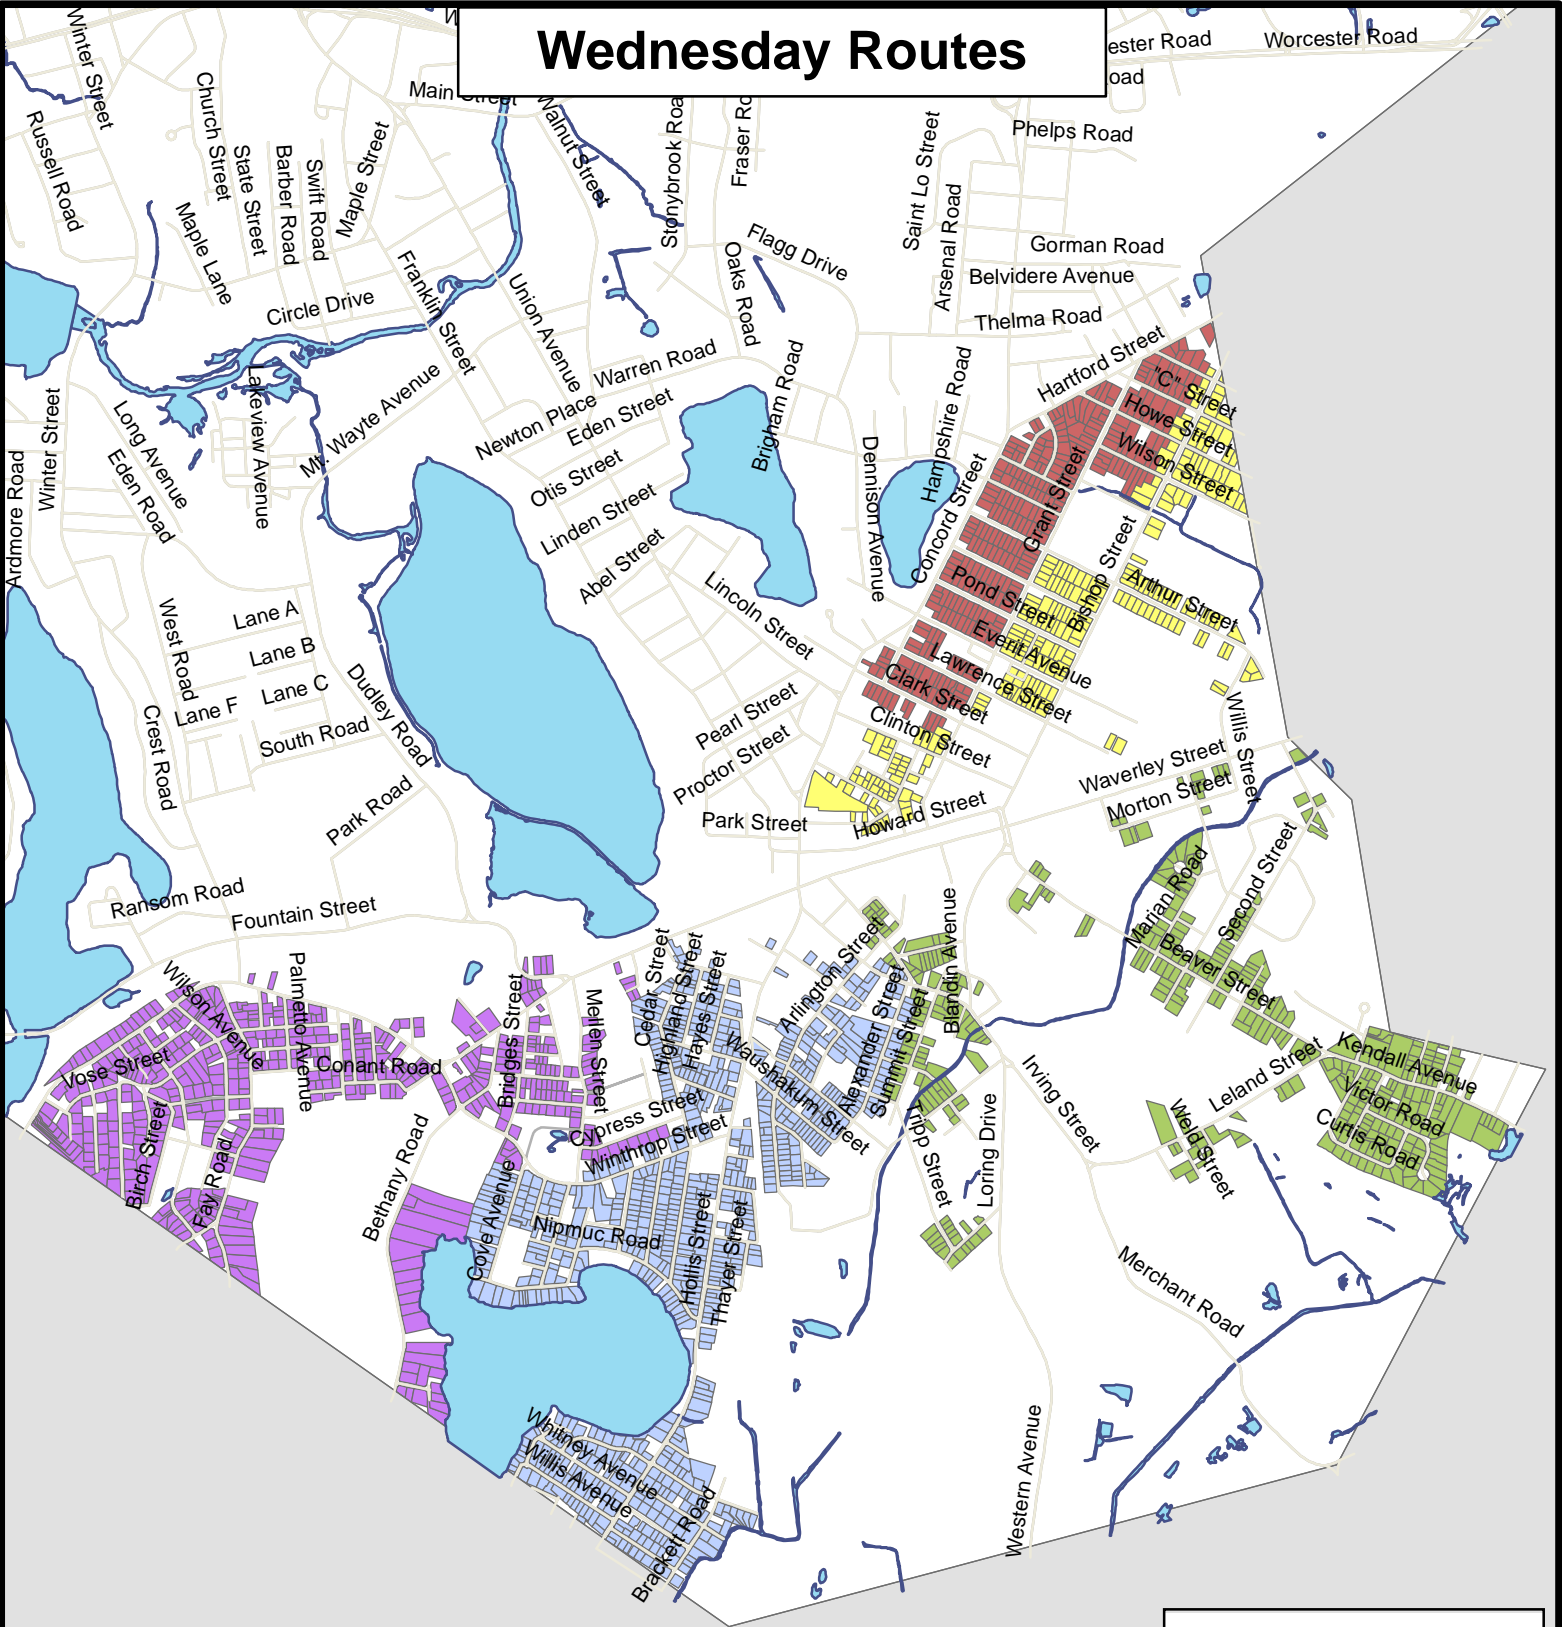

Wednesday Routes

3

Legend

-  Clark
-  Howard
-  Beaver
-  Lake
-  Coburnville