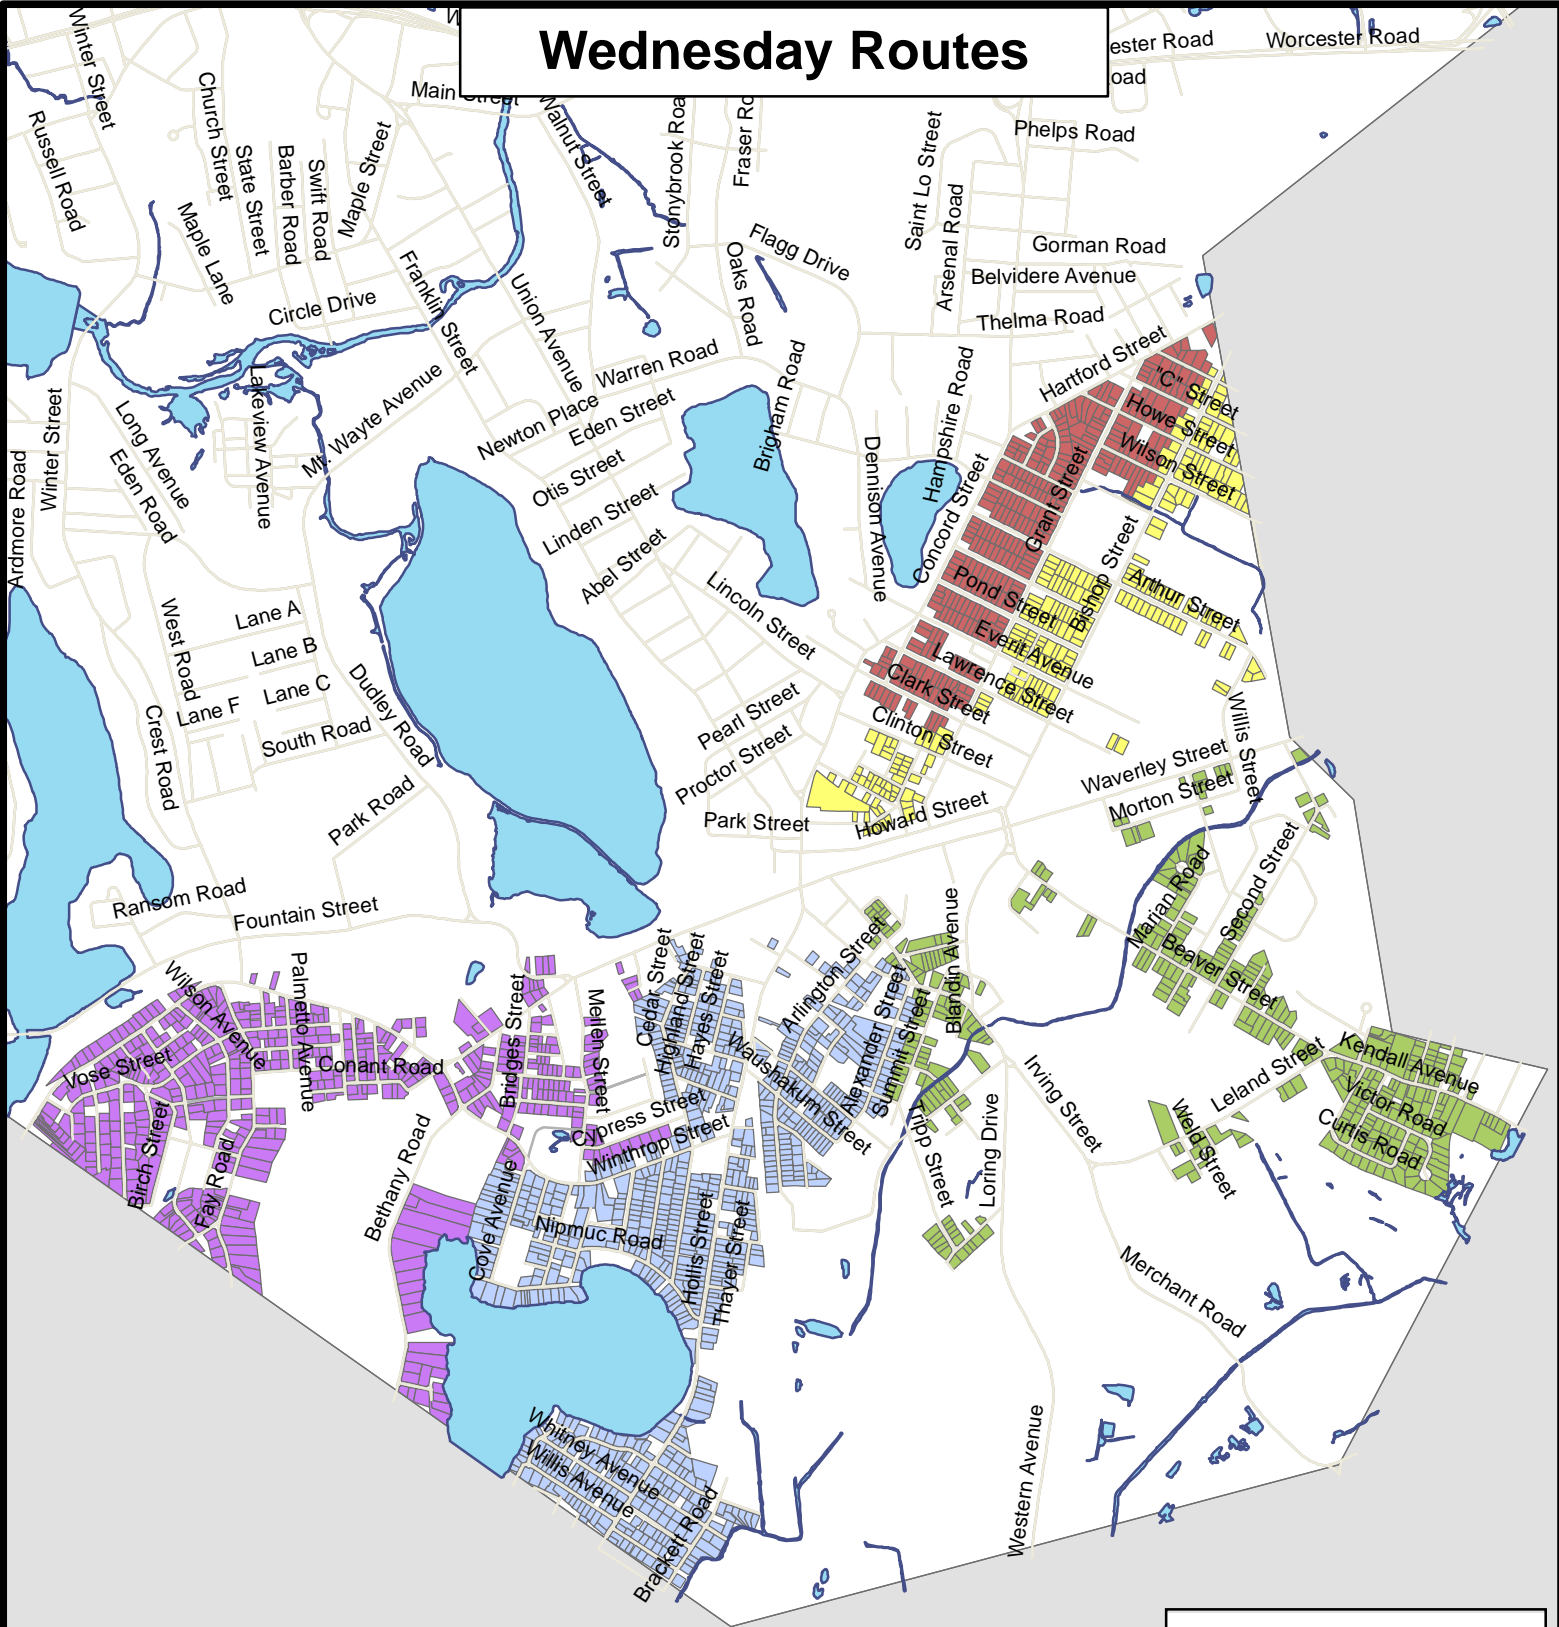

Wednesday Routes

3

Legend

- Clark
- Howard
- Beaver
- Lake
- Coburnville