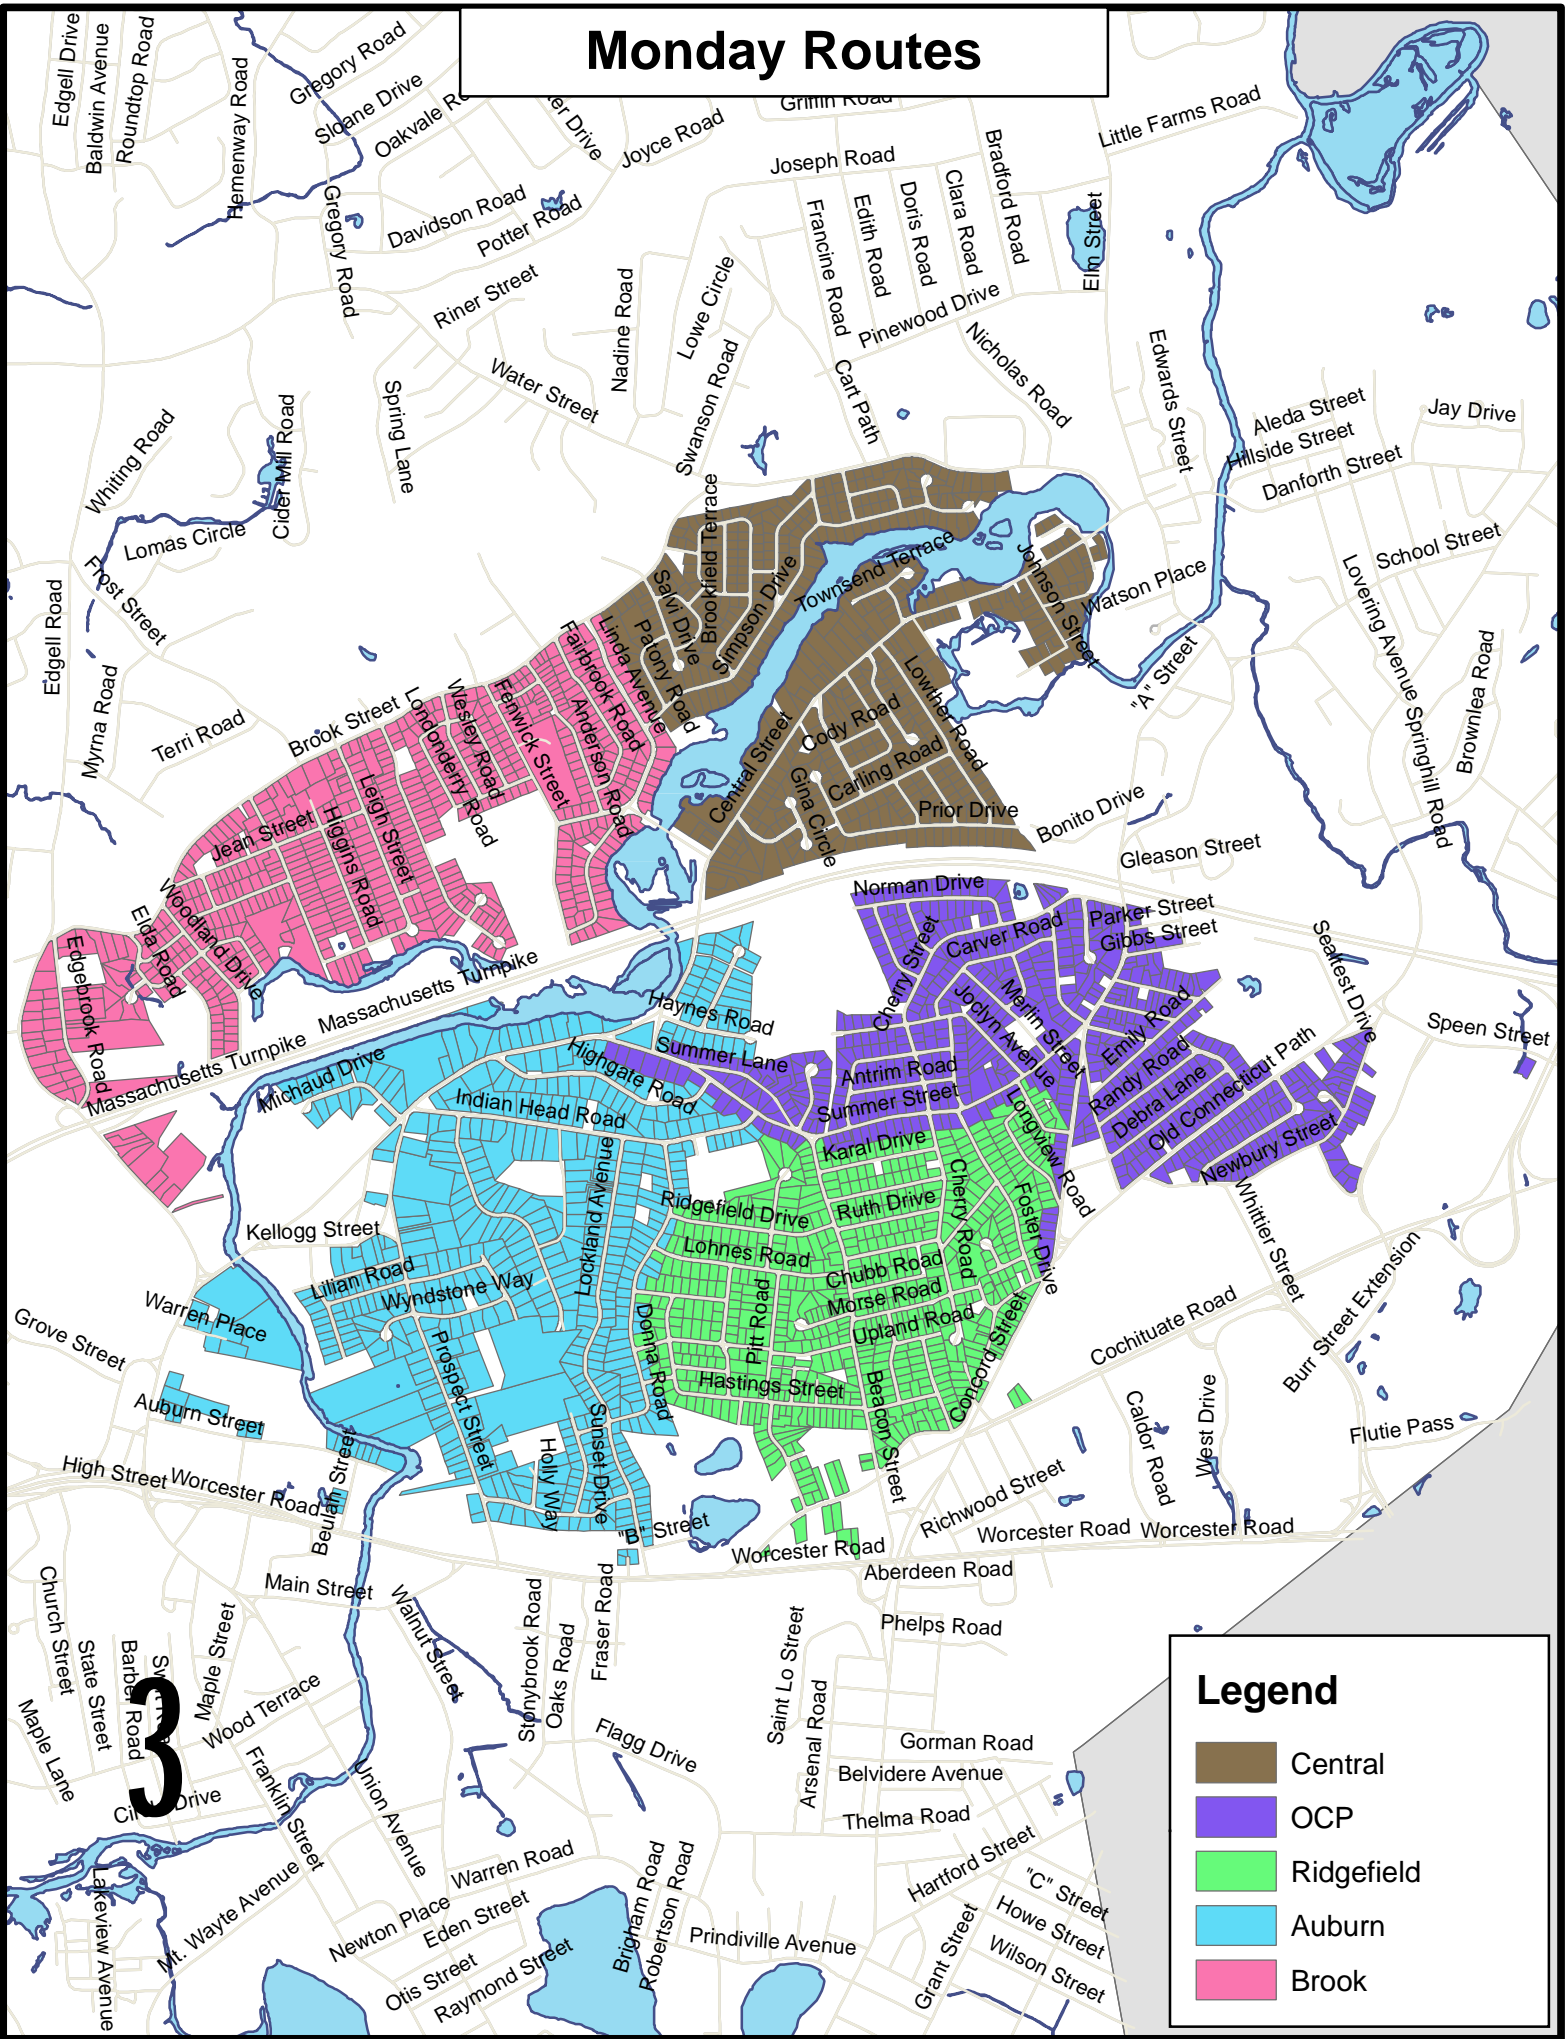

# Monday Routes

## Legend

- Central
- OCP
- Ridgefield
- Auburn
- Brook