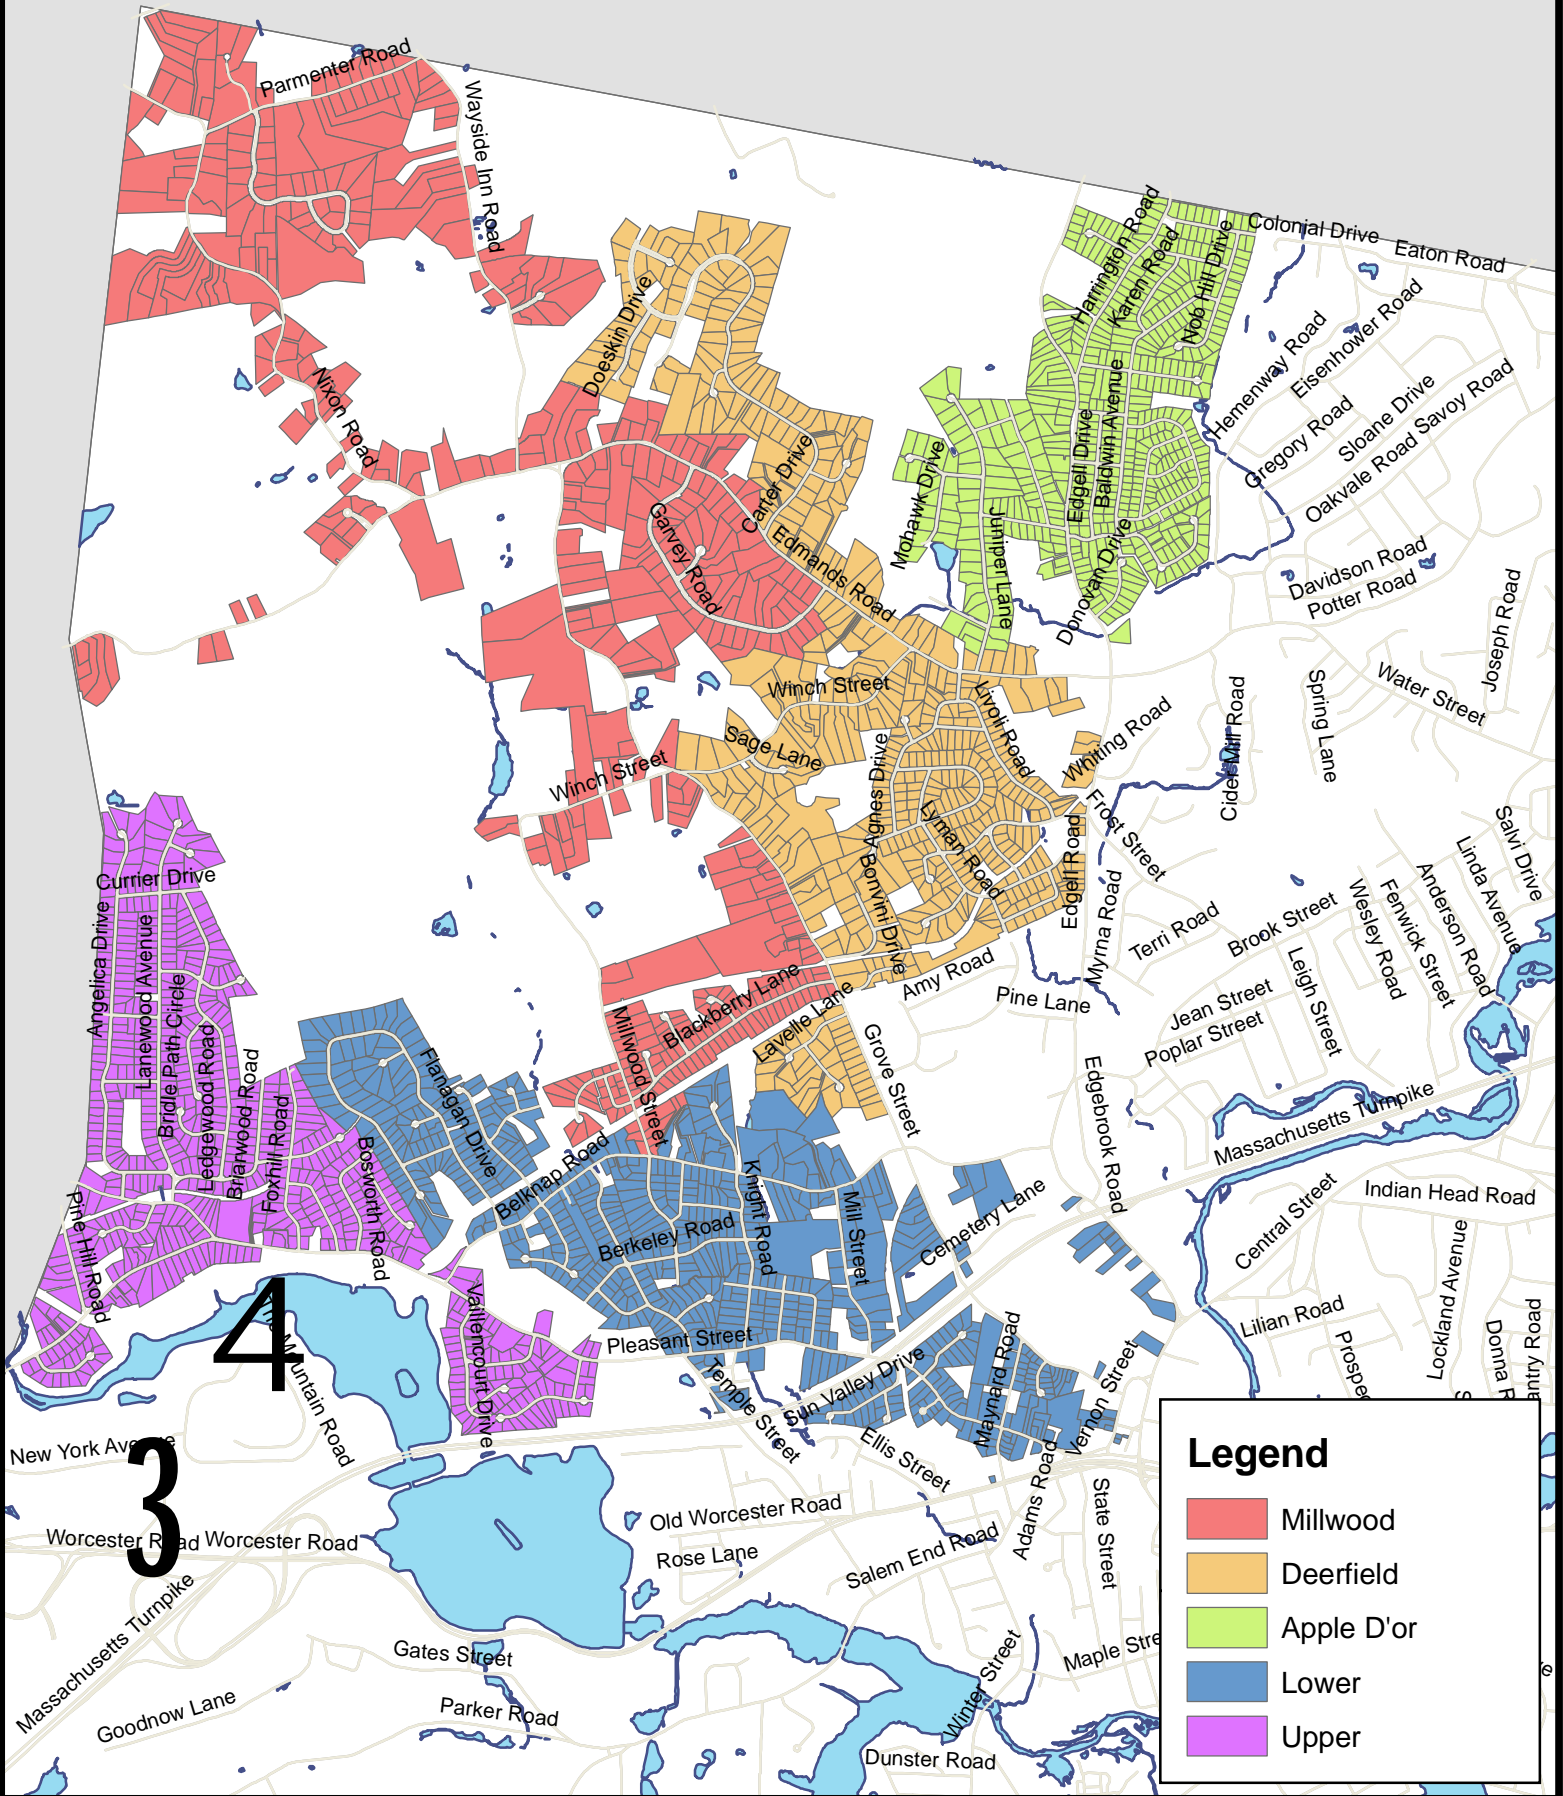

Friday Routes

Legend

- Millwood
- Deerfield
- Apple D'or
- Lower
- Upper