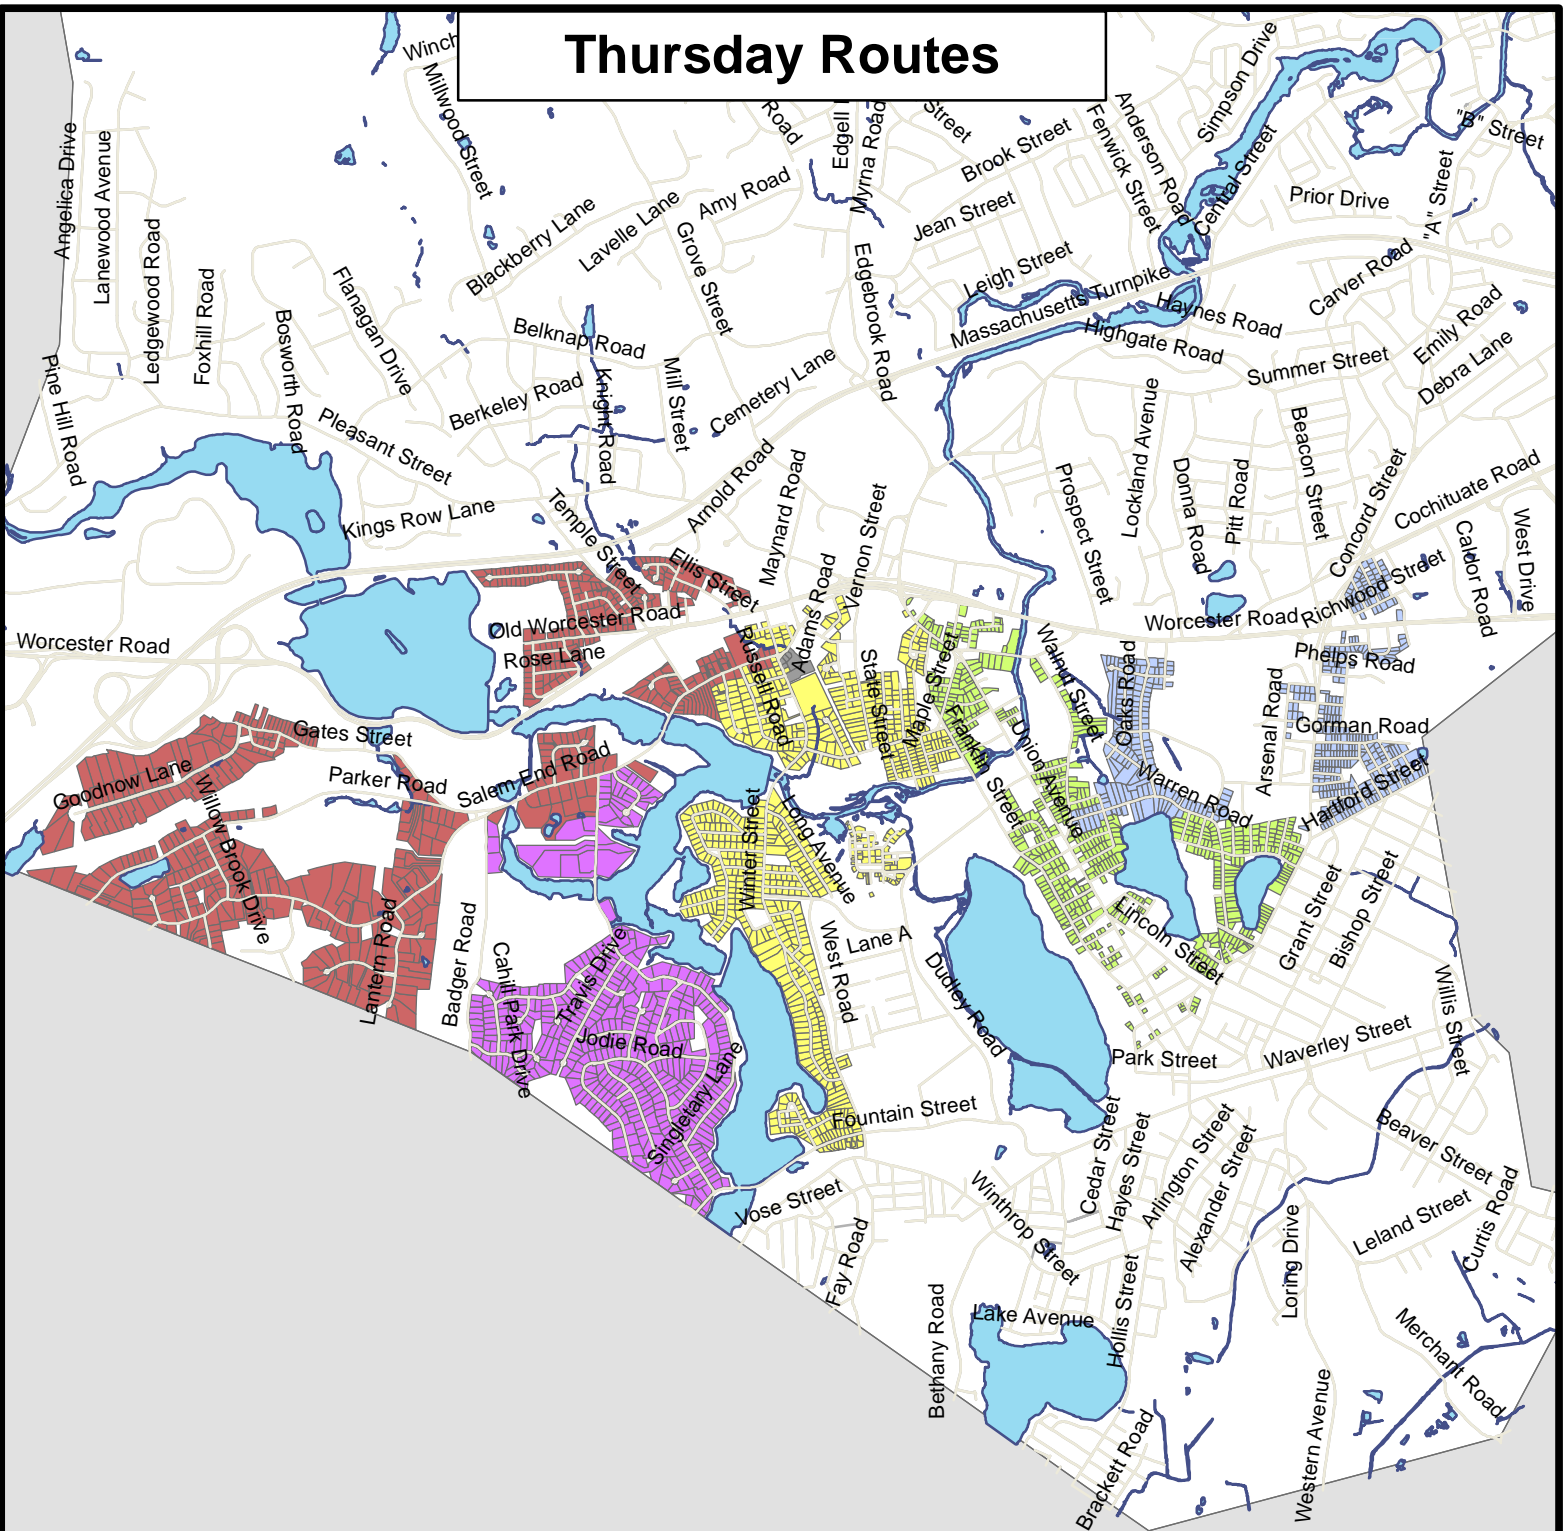

Thursday Routes

3

Legend

-  Primos
-  Winter
-  Musterfield
-  Hartford
-  Salem End