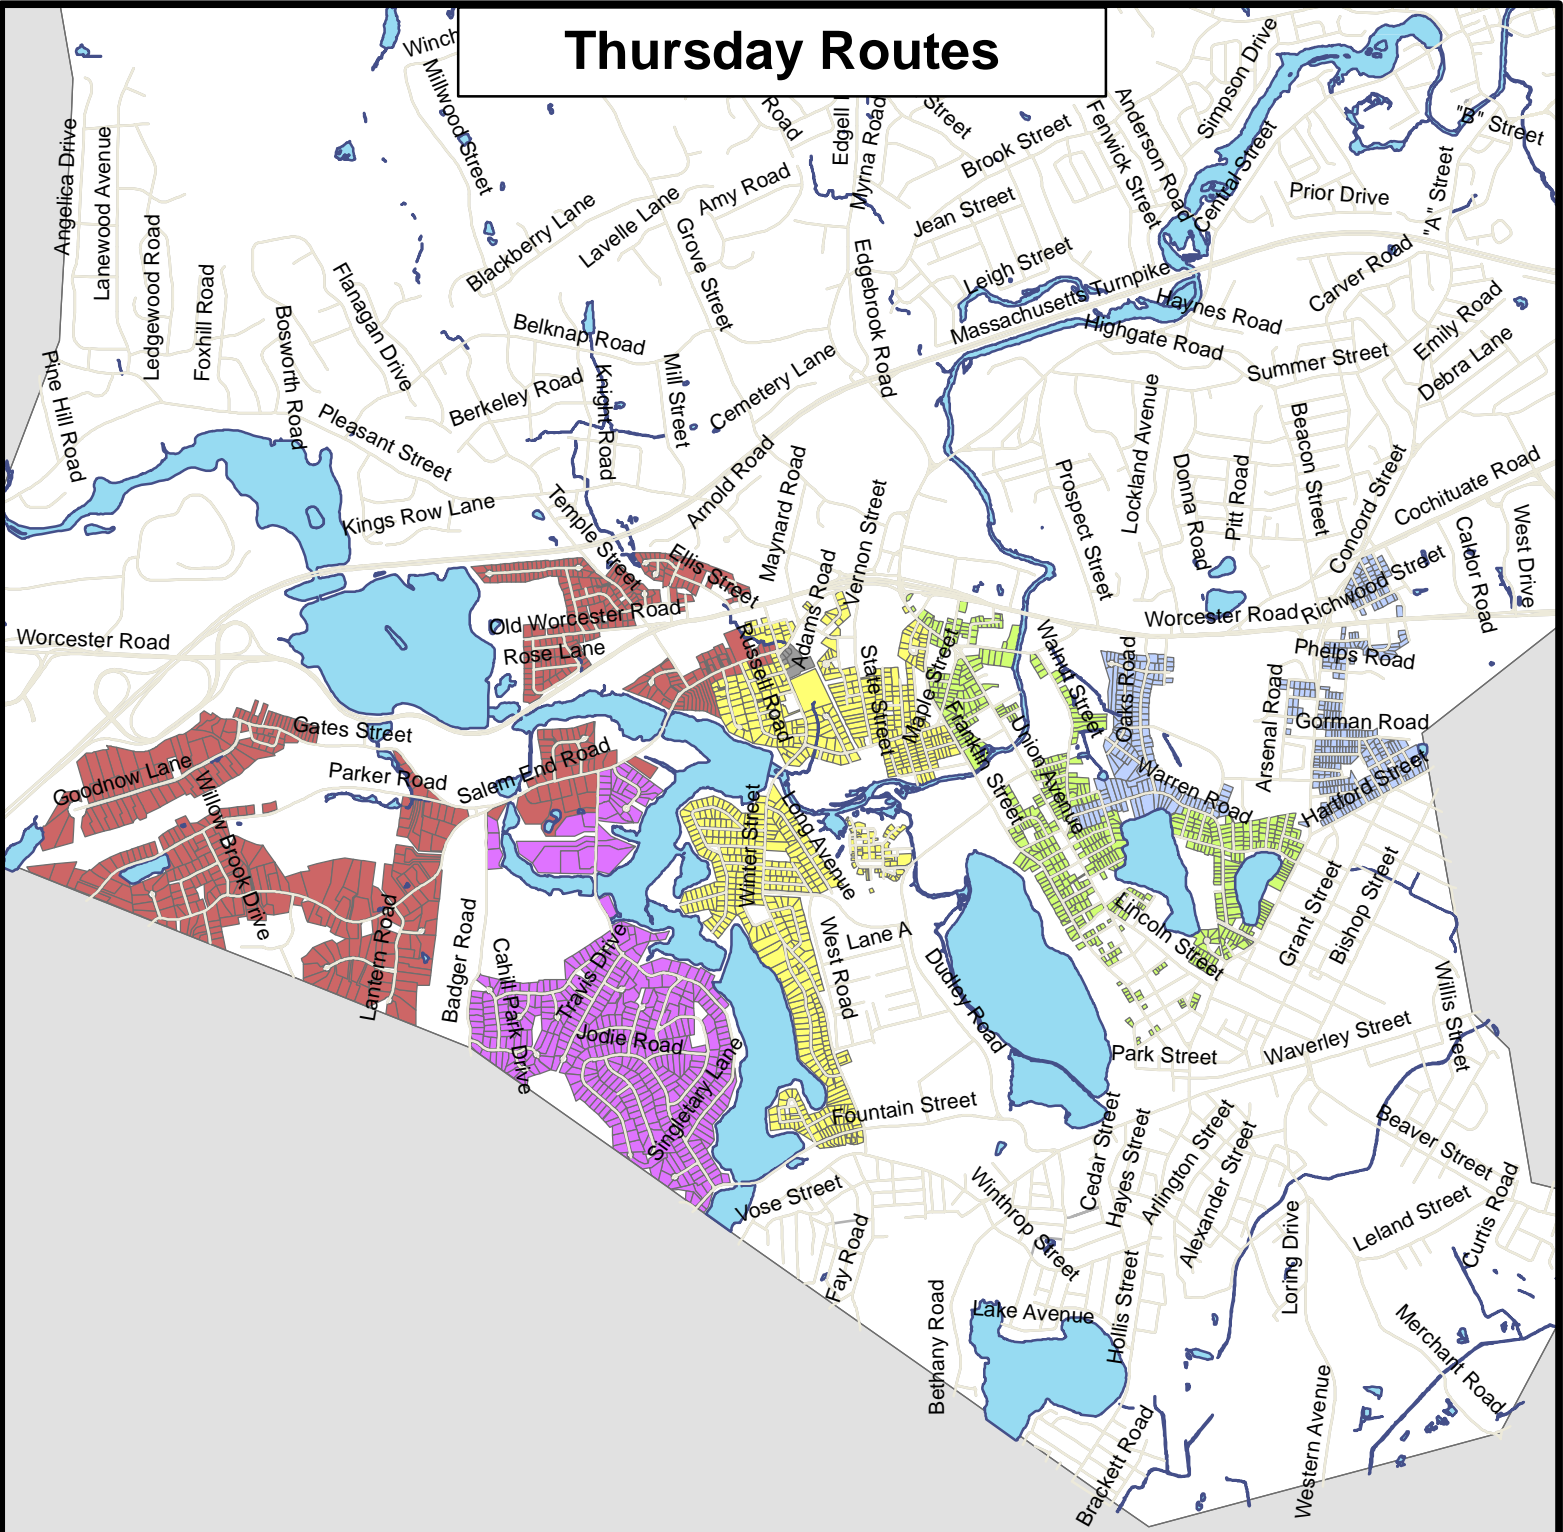

# Thursday Routes

3

## Legend

- Primos
- Winter
- Musterfield
- Hartford
- Salem End