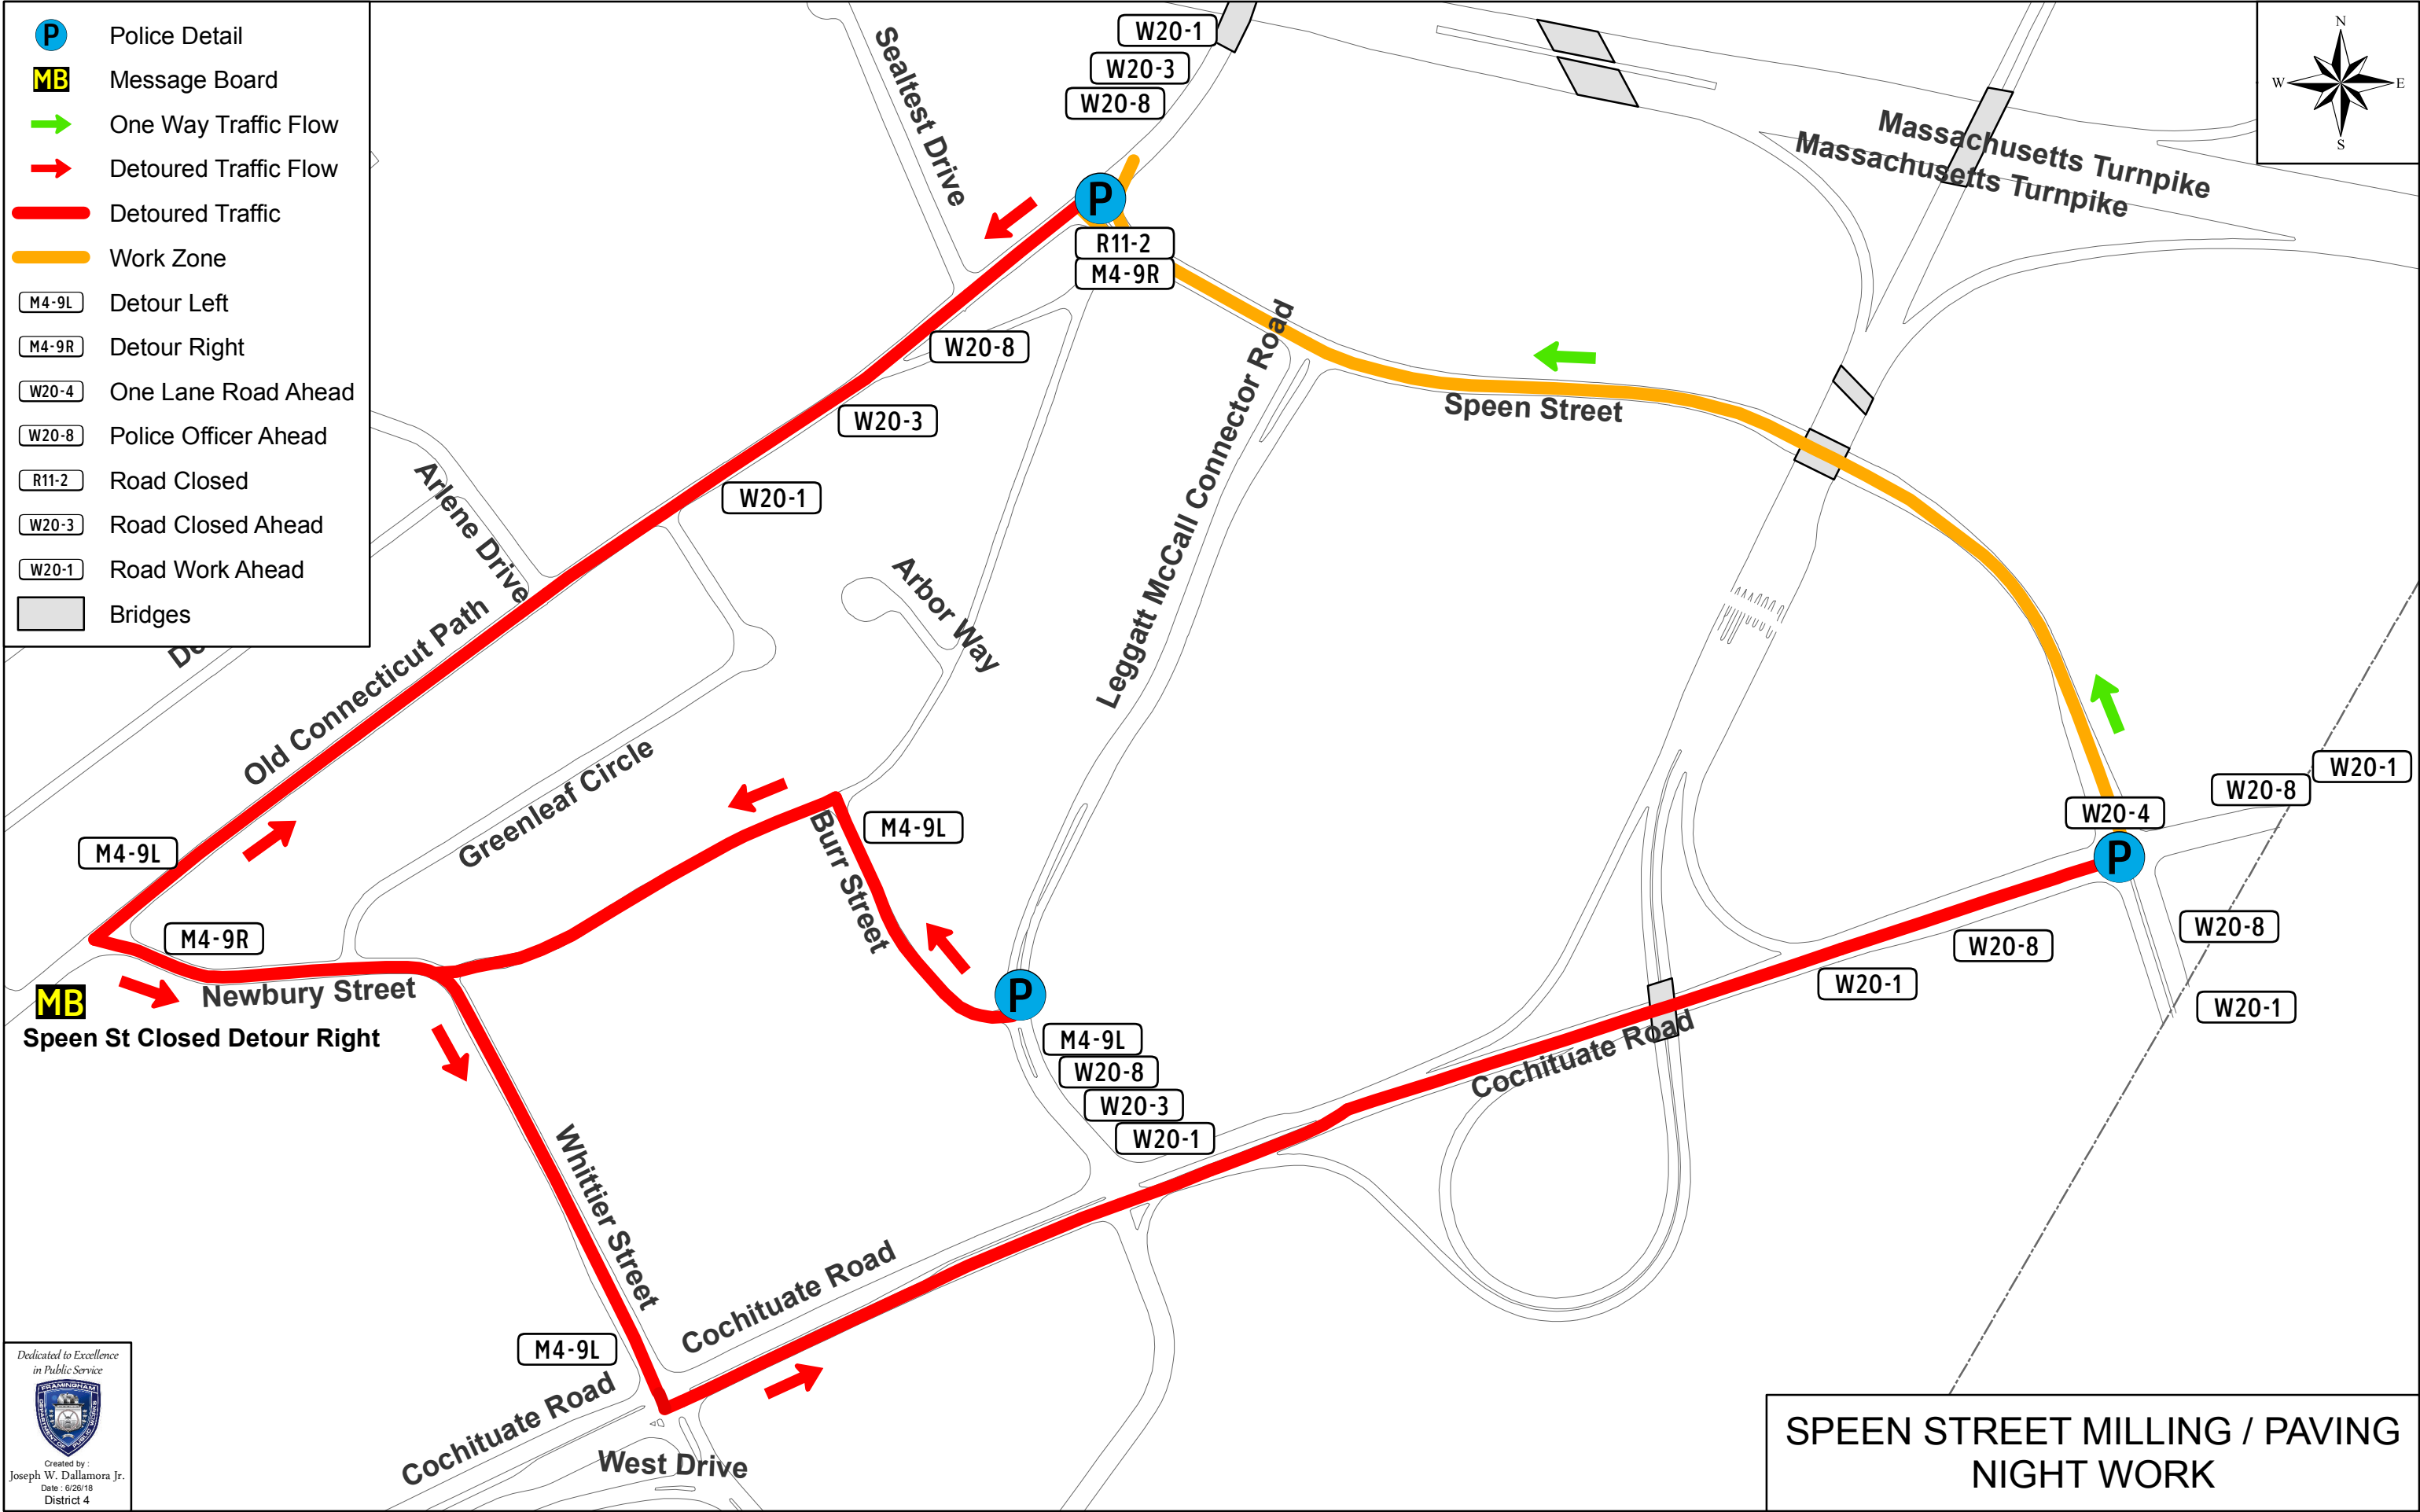

-  Police Detail
-  Message Board
-  One Way Traffic Flow
-  Detoured Traffic Flow
-  Detoured Traffic
-  Work Zone
-  Detour Left
-  Detour Right
-  One Lane Road Ahead
-  Police Officer Ahead
-  Road Closed
-  Road Closed Ahead
-  Road Work Ahead
-  Bridges

**SPEEN STREET MILLING / PAVING
NIGHT WORK**