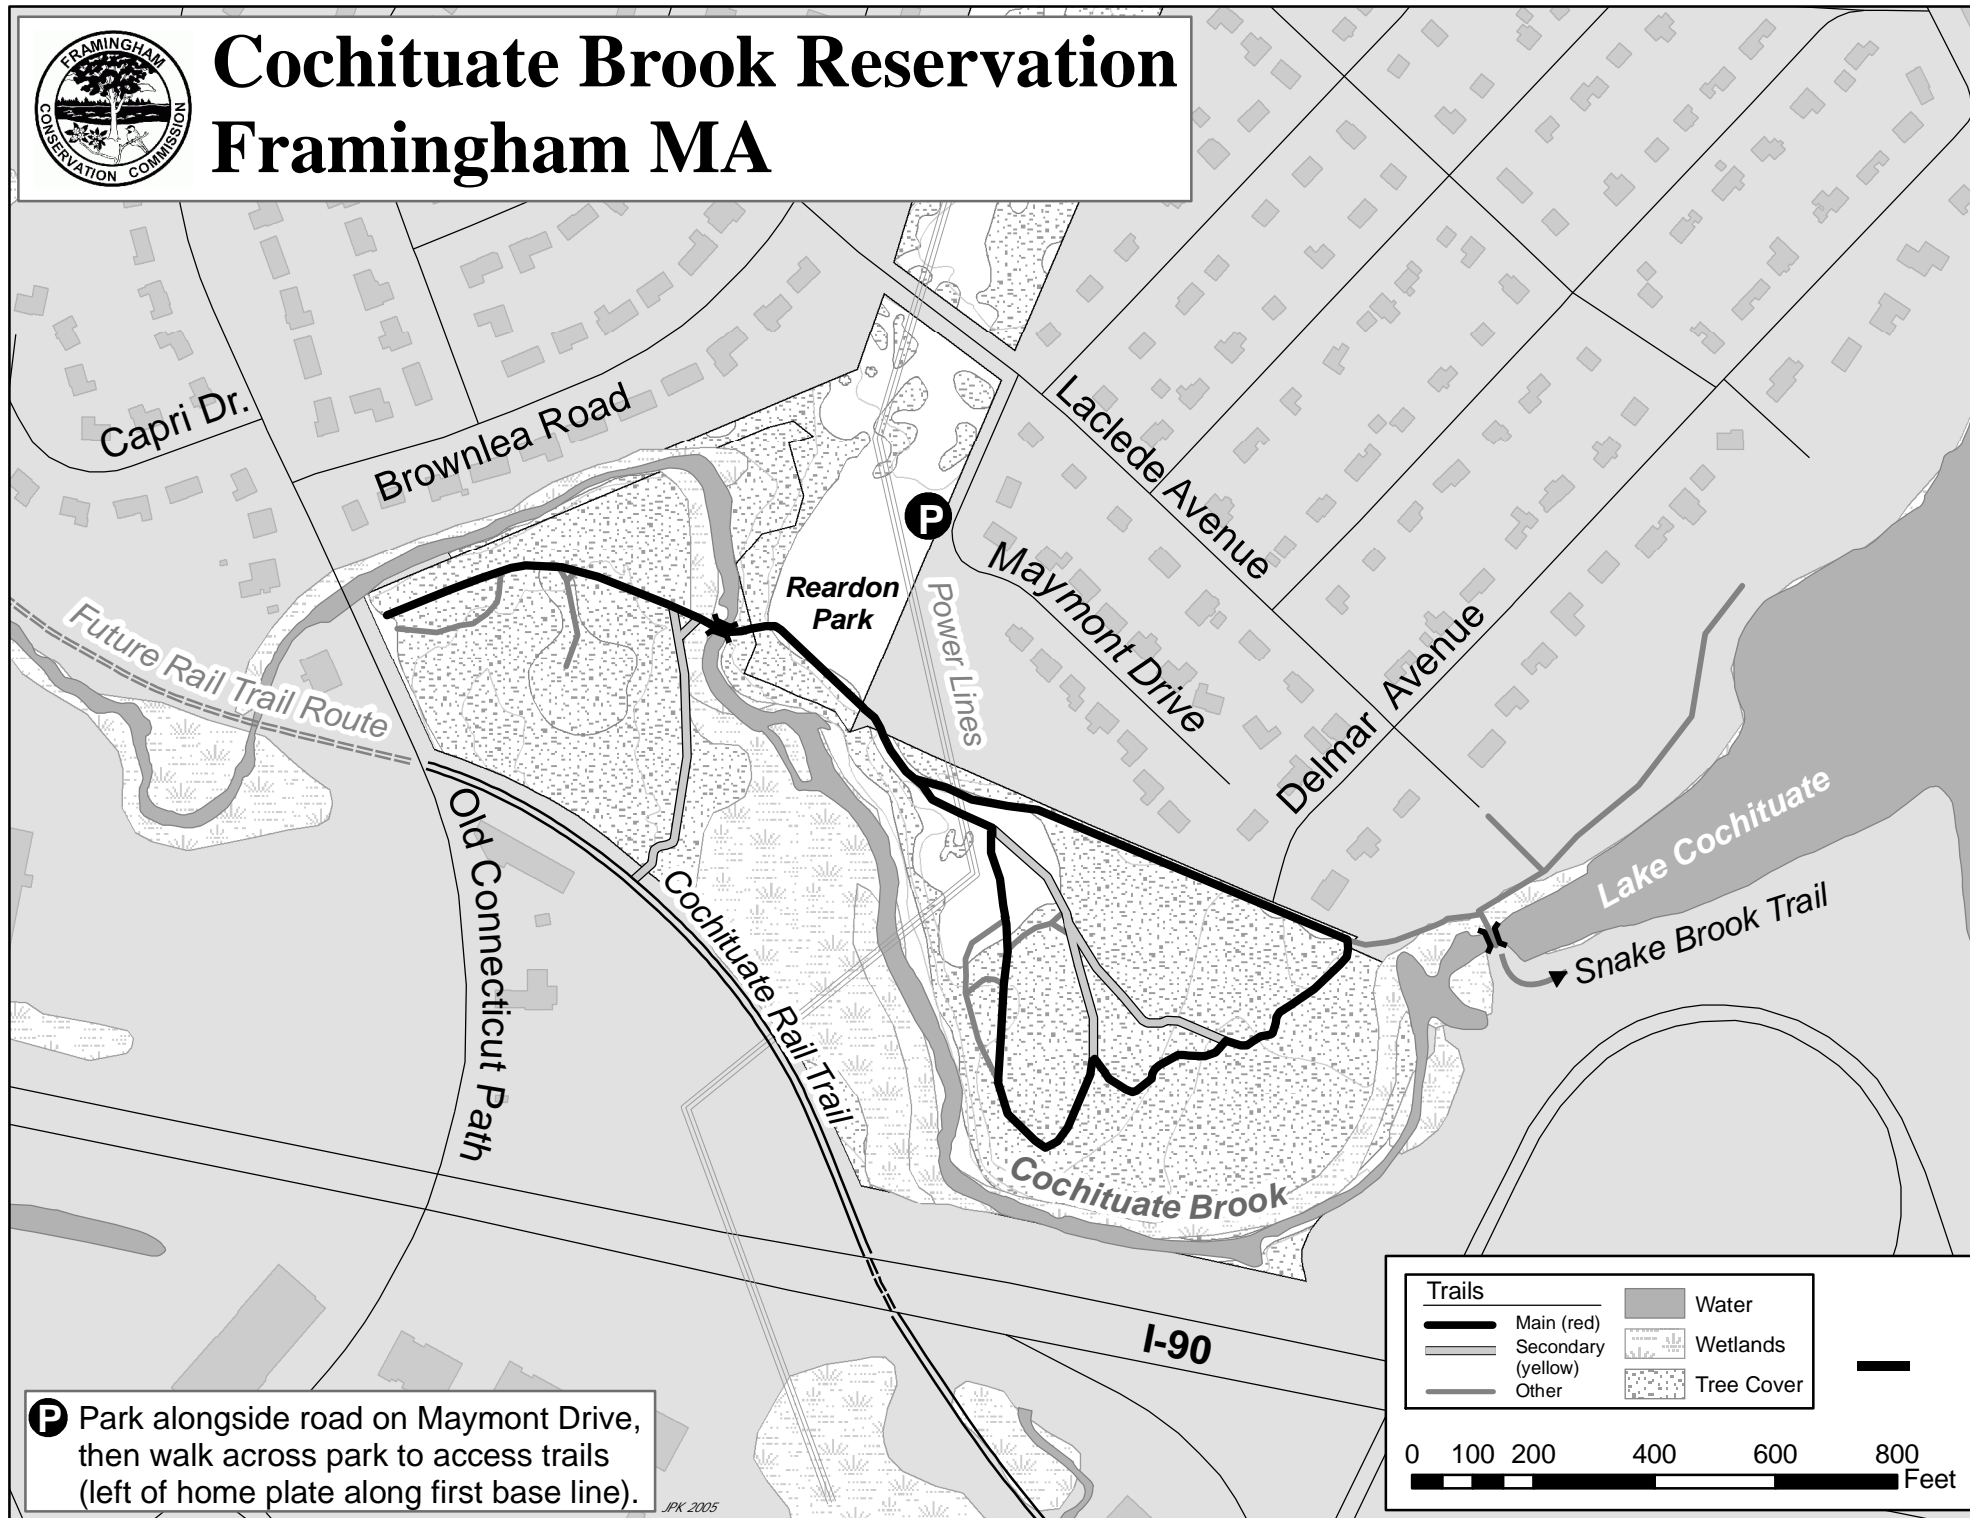

Cochituate Brook Reservation Framingham MA

P Park alongside road on Maymont Drive, then walk across park to access trails (left of home plate along first base line).