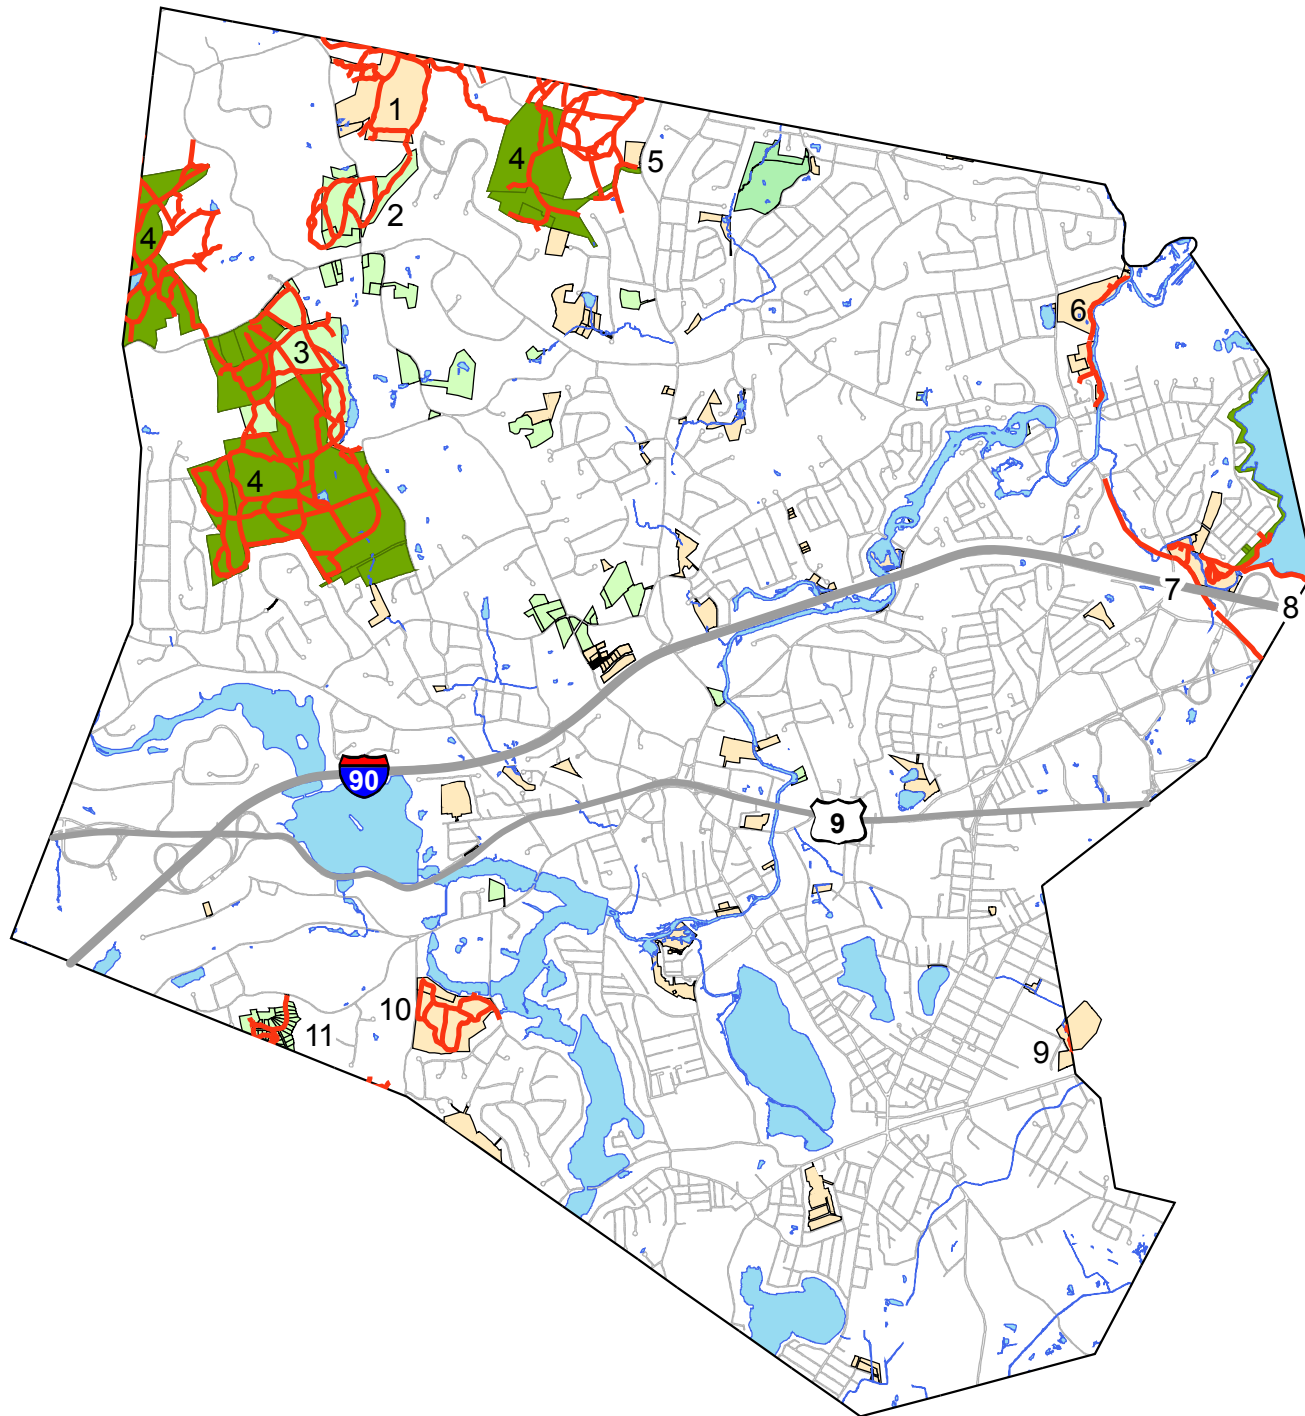

Framingham Trails

-  Trails
-  Bay Circuit Trail
-  Town Conservation Land
-  SVT Land
-  Garden in the Woods
-  State Parks

1. Wittenborg Woods
2. Gross & Henry's Hill
3. Welch & Baiting Brook
4. Callahan State Park
5. Nobscot Springs
6. Carol Getchell
7. Cochituate Brook
8. Snake Brook
9. Morency Woods
10. Macomber
11. Cowassock Woods to Ashland Town Forest